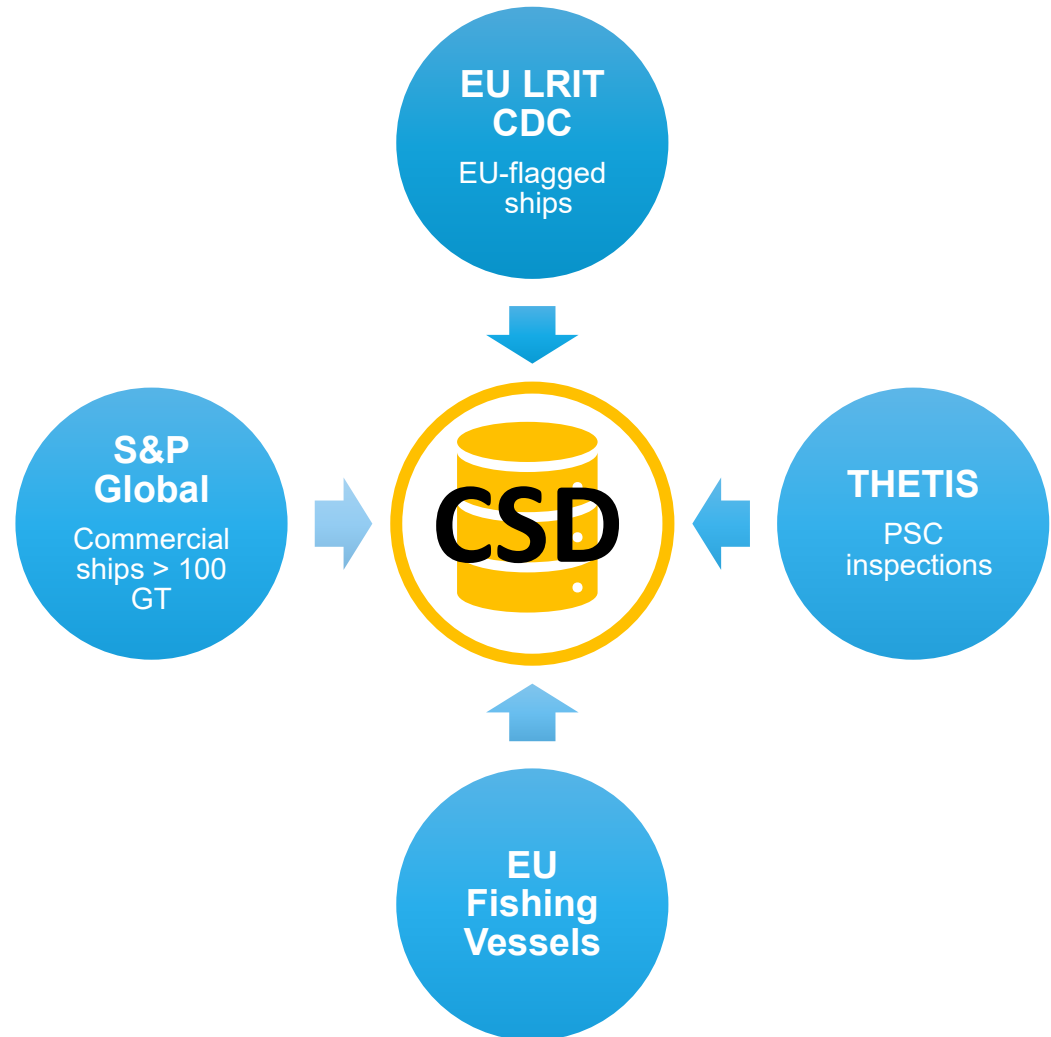

Information is gathered by CSD from several source

- **THETIS**: information collected from PSC inspections
- **EU LRIT CDC**: information on EU-flagged ships
- **EU fishing vessels**: information obtained from the EU fleet register
- **S&P Global** – commercial data provider: information on commercial ships over 100 GT